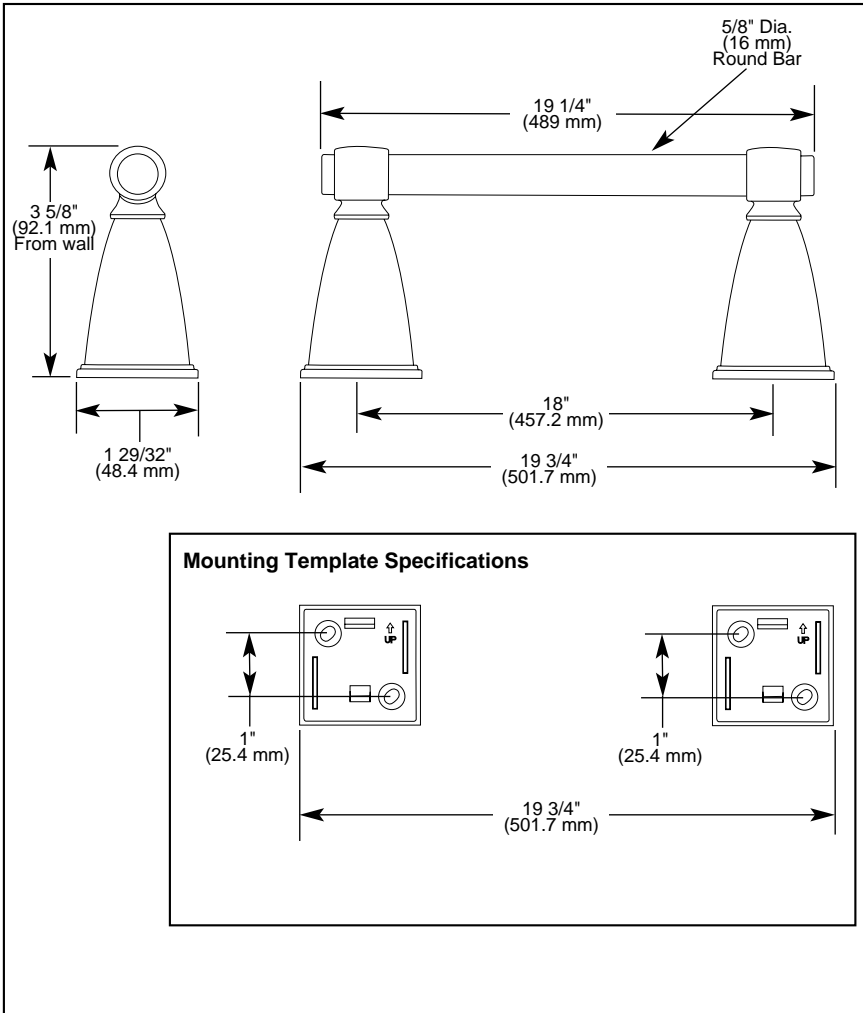

## ACCESSORIES

- Vesi™ Series
- 18" Towel Bar

Submitted Model No.: \_\_\_\_\_

Specific Features: \_\_\_\_\_

### STANDARD SPECIFICATIONS:

- Wood blocking is preferable behind all wall surfaces. If wood blocking is not available, the following fasteners are suggested: Tile/Masonry-Plastic or lead Anchors Plaster/drywall-Toggle bolts.
- Mounting hardware and mounting instructions included with product.